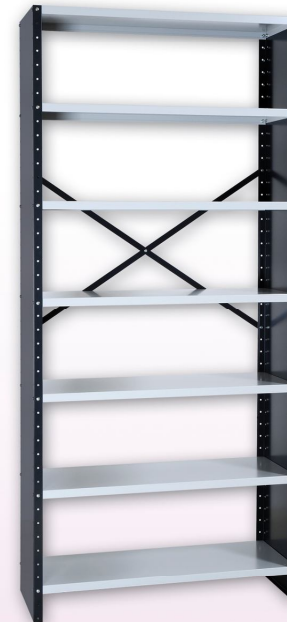

SHELVING SYSTEMS

BOLTED SHELF SYSTEM

FEATURES

- Durable Metal Construction
- Electrostatic Powder Coating
- Base and Adding Units
- Rear Cross Slats as Stiffener
- Easy Assembly by Bolting Units
- Packaging: Flatpack in Corrugated Carton

view	code	description	size (h*w*d) cm
	VDRS/B [198.75.30].6	2 uprights & 6 shelves	198*75*30
	VDRS/A [198.75.30].6	1 upright & 6 shelves	198*75*30
	VDRS/B [198.75.35].6	2 uprights & 6 shelves	198*75*35
	VDRS/A [198.75.35].6	1 upright & 6 shelves	198*75*35
	VDRS/B [198.75.40].6	2 uprights & 6 shelves	198*75*40
	VDRS/A [198.75.40].6	1 upright & 6 shelves	198*75*40
	code	description	size (h*w*d) cm
	VDRS/B [198.90.30].6	2 uprights & 6 shelves	198*90*30
	VDRS/A [198.90.30].6	1 upright & 6 shelves	198*90*30
	VDRS/B [198.90.35].6	2 uprights & 6 shelves	198*90*35
	VDRS/A [198.90.35].6	1 upright & 6 shelves	198*90*35
	VDRS/B [198.90.40].6	2 uprights & 6 shelves	198*90*40
	VDRS/A [198.90.40].6	1 upright & 6 shelves	198*90*40
	code	description	size (h*w*d) cm
	VDRS/B [198.100.30].6	2 uprights & 6 shelves	198*100*30
	VDRS/A [198.100.30].6	1 upright & 6 shelves	198*100*30
	VDRS/B [198.100.35].6	2 uprights & 6 shelves	198*100*35
	VDRS/A [198.100.35].6	1 upright & 6 shelves	198*100*35
	VDRS/B [198.100.40].6	2 uprights & 6 shelves	198*100*40
	VDRS/A [198.100.40].6	1 upright & 6 shelves	198*100*40